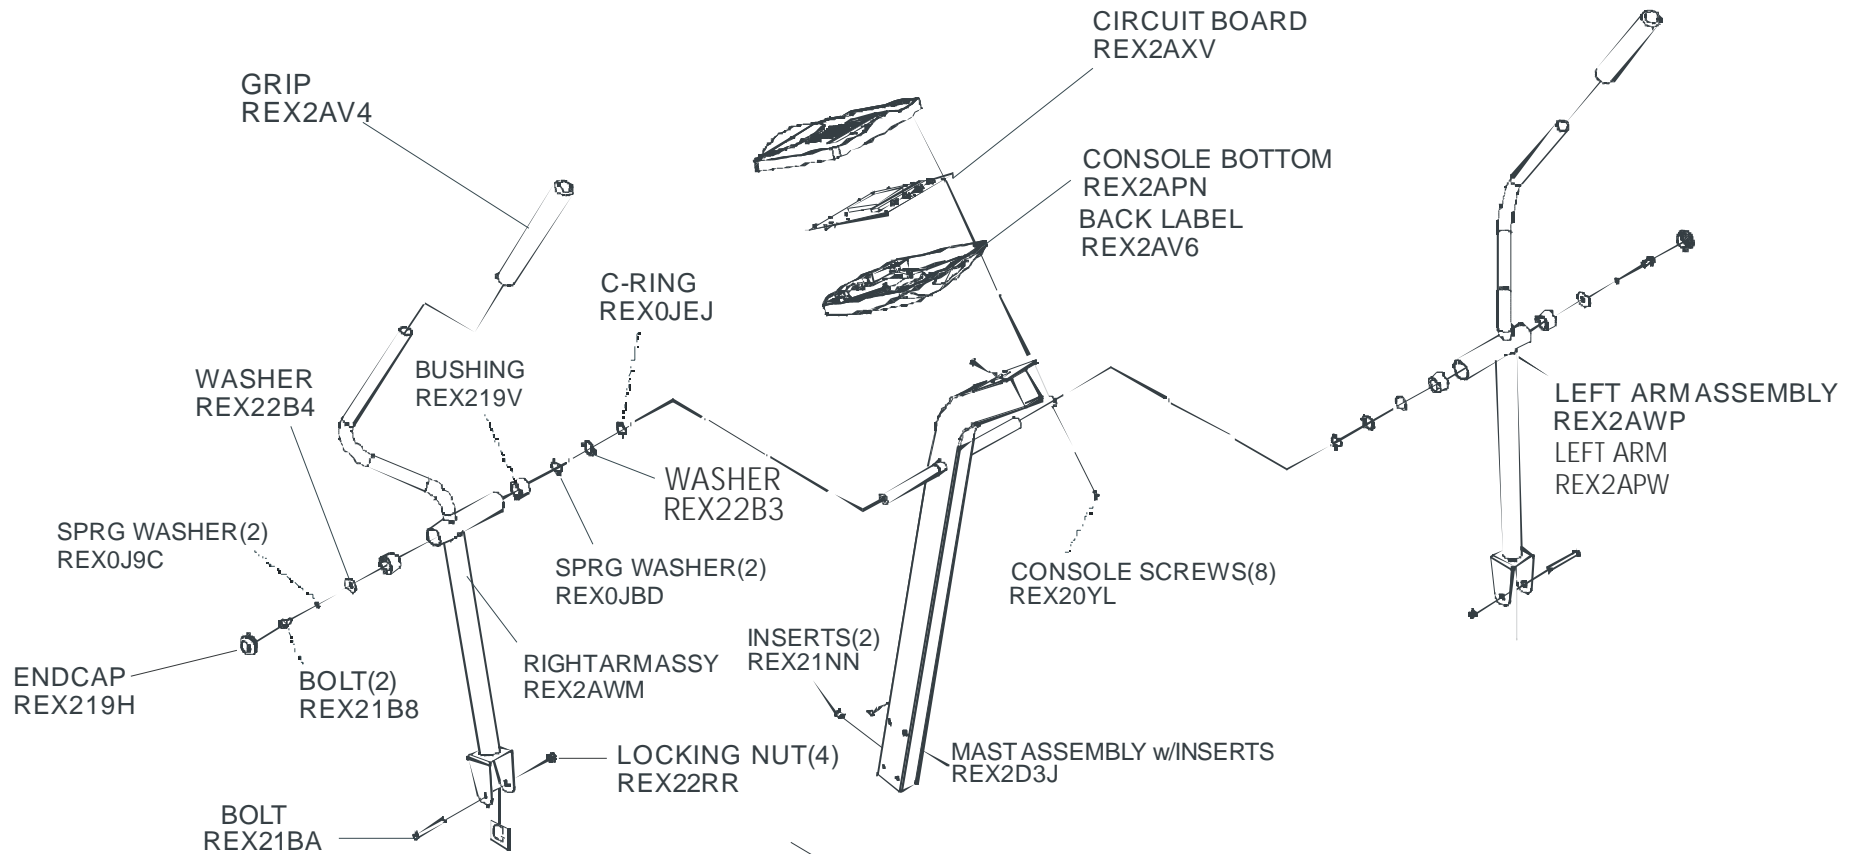

CONSOLE ASSEMBLY
REX2AXW
GERMAN CONSOLE ASSEMBLY
REX2CTA

CONSOLE DECAL
REX2AV7

OVERLAY
REX2AXR

ENDCAP
REX21MV
ENDCAP SCREWS
REX0KC6

MODEL BADGE
REX2AVQ

WATER BOTTLE
REX2B96
WATER BOTTLE HOLDER
REX21CV
SCREWS
REX0K4R

CLEVIS COVERS
FRONT
REX2AQU
REAR
REX2AQT

LF LOGO LABEL
REX2ARH

**LF Cross-Trainer
Movement Arms and Hardware**

X35-0000-01

120V Dom. Eng/Eng

LF Cross-Trainer
Pedal Arms and Hardware

X35-0000-01

120V Dom. Eng/Eng

LF Cross-Trainer
Rear Components

X35-0000-01

120V Dom. Eng/Eng

RIGHT CONSOLE
MAST COVER (NOT SHOWN)
REX2AQ1
LEFT CONSOLE
MAST COVER (NOT SHOWN)
REX2AQ6
MAST COVER SCREWS (3)
REX0K4S